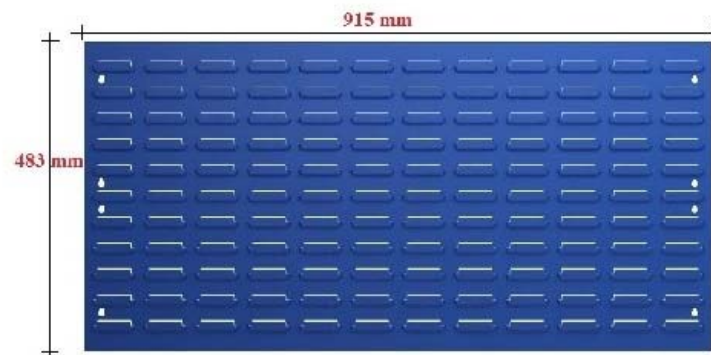

Bin Organiser [Louvered Pannel]

Dimension : L 915mm x H 483mm

Discription : Louvered Pannel

Material : Heavy duty Steel with powder coating

Usage : Wall mounting, Tool rack, Spares

Capacity : 75 kgs (hang weight)

- Can be fixed at any surface (Gypsum, Wall, Concrete)